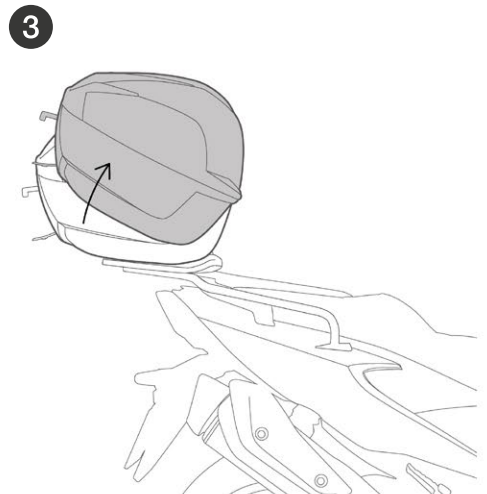

ASSEMBLY

RELEASE

TOP CASE SUPPORT ASSEMBLY

USE TOP CASE PARTS

#	Piece	Quantity
1	Clip	4
2	Screw M6x40	4
3	Plastic spacer	4
4	Ø6 Washer M6	4
5	Nut M6	4
6	Screw M6x30	4

SHAD Top Master*

USE FITTING KIT PARTS

#	Piece	Quantity
7	Metal spacer	4
8	Screw M8x20	4
9	Washer M8	4
10	Nut M8	4