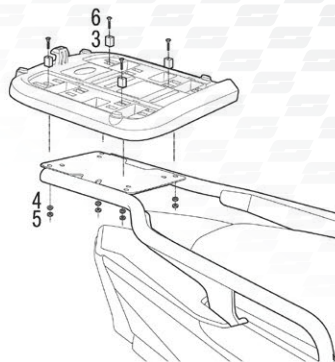

ASSEMBLY

RELEASE

TOP CASE SUPPORT ASSEMBLY

USE TOP CASE PARTS

#	Piece	Quantity
1	Clip	4
2	Screw M6x40	4
3	Plastic spacer	4
4	Ø6 Washer M6	4
5	Nut M6	4
6	Screw M6x30	4

SHAD Top Master*

USE FITTING KIT PARTS

#	Piece	Quantity
7	Metal spacer	4
8	Screw M8x20	4
9	Washer M8	4
10	Nut M8	4

SHAD Top Master*

SHAD Top Master*

! CHECK BIKE COMPATIBILITY
WWW.SHAD.ES *

ACCESSORIES

INNER BAG
Ref. X0IB00

X 35 Y 50 Z 21 (cm)

BACK REST
Ref. D0RI47

LIGHT
Ref. D0B40KL