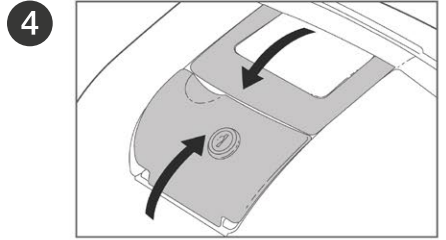

ASSEMBLY

RELEASE

TOP CASE SUPPORT ASSEMBLY

USE TOP CASE PARTS

#	Piece	Quantity
1	Clip	4
2	Screw M6x40	4
3	Plastic spacer	4
4	Ø6 Washer M6	4
5	Nut M6	4
6	Screw M6x30	4

SHAD Top Master*

USE FITTING KIT PARTS

#	Piece	Quantity
7	Metal spacer	4
8	Screw M8x20	4
9	Washer M8	4
10	Nut M8	4