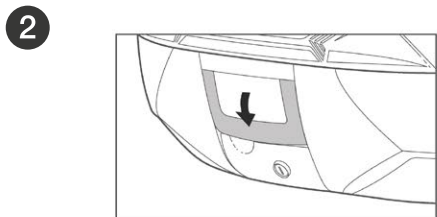

ASSEMBLY

RELEASE

TOP CASE SUPPORT ASSEMBLY

USE TOP CASE PARTS

#	Piece	Quantity
1	Clip	4
2	Screw M6x40	4
3	Plastic spacer	4
4	Ø6 Washer M6	4
5	Nut M6	4
6	Screw M6x30	4

SHAD Top Master*

USE FITTING KIT PARTS

#	Piece	Quantity
7	Metal spacer	4
8	Screw M8x20	4
9	Washer M8	4
10	Nut M8	4