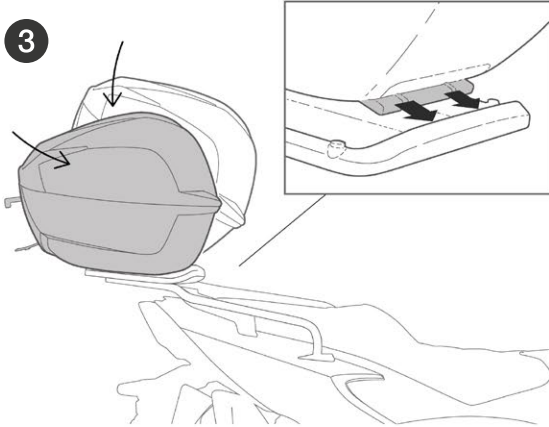

ASSEMBLY

RELEASE

TOP CASE SUPPORT ASSEMBLY

USE TOP CASE PARTS

#	Piece	Quantity
1	Clip	4
2	Screw M6x40	4
3	Plastic spacer	4
4	Ø6 Washer M6	4
5	Nut M6	4
6	Screw M6x30	4

SHAD Top Master*

USE FITTING KIT PARTS

#	Piece	Quantity
7	Metal spacer	4
8	Screw M8x20	4
9	Washer M8	4
10	Nut M8	4