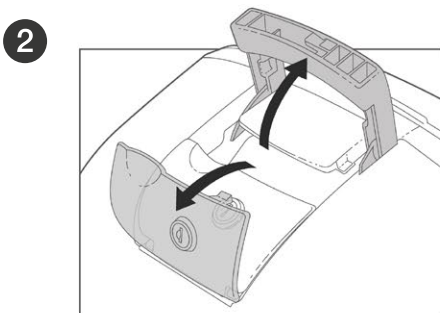

ASSEMBLY

RELEASE

TOP CASE SUPPORT ASSEMBLY

USE TOP CASE PARTS

#	Piece	Quantity
1	Clip	4
2	Screw M6x40	4
3	Plastic spacer	4
4	Ø6 Washer M6	4
5	Nut M6	4
6	Screw M6x30	4

SHAD Top Master*

USE FITTING KIT PARTS

#	Piece	Quantity
7	Metal spacer	4
8	Screw M8x20	4
9	Washer M8	4
10	Nut M8	4