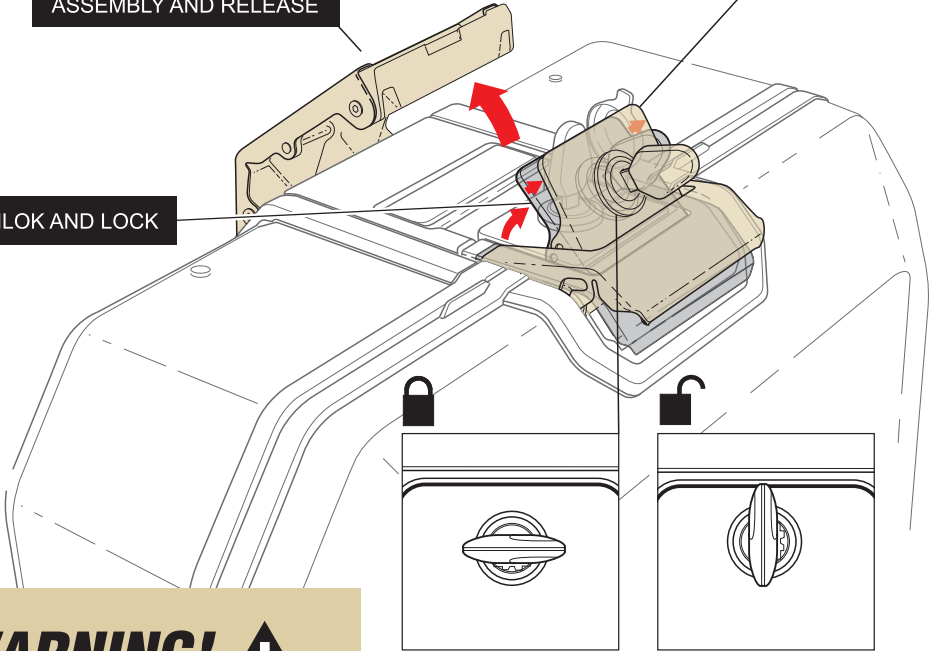

LEFT D0TR47100L

X49.5 Y41.8 Z34.5 (cm)

USER GUIDE

reddot winner 2021

WWW.SHAD.ES

Code: 501968 - edition: 2

TERRA LOCK SYSTEM

PATENT PENDING

INTEGRATED CARRYING HANDLE

ASSEMBLY AND RELEASE

OPEN AND CLOSE

UNLOCK AND LOCK

WARNING!

CARE AND MAINTENANCE

URL: <http://uqr.to/huxh>

1 M. MINIMUM DISTANCE WITH POWER WASHER.